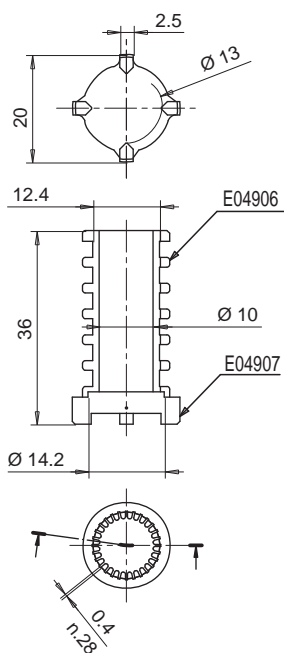

FILTER / FILTER

Code	Complete filter Filter komplett	=	Upper filter Oberer Filter	+	Lower filter Unterer Filter	FILTER AREA GESAMTE FILTERFLÄCHE
E04908			E04906		E04907	336 mm²